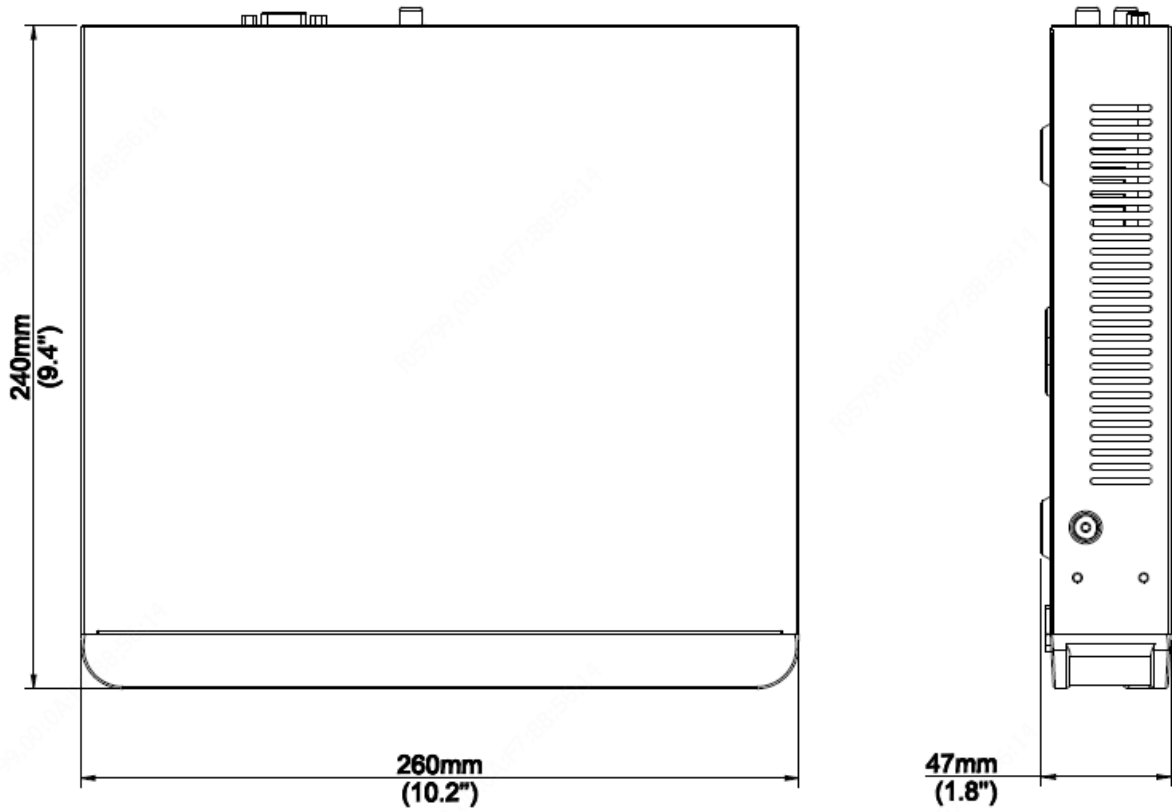

## Key Features

- Support Ultra 265/H.265/H.264 video formats
- 4-channel input
- Third-party IP cameras supported with ONVIF conformance: Profile S, Profile G, Profile T, SDK/CGI
- Support 1-ch HDMI, 1-ch VGA, HDMI at up to 4K(3840x2160) resolution
- HDMI and VGA simultaneous output
- Up to 4K resolution recording
- 1 SATA HDD up to 10TB
- ANR technology to improve storage reliability when network disconnection
- Support cloud upgrade

Audio Output	1-ch, RCA
Synchronous Playback	4-ch
Corridor Mode Screen	3/4
<b>Decoding</b>	
Decoding format	Ultra 265/H.265/H.264
Liveview/Playback	8MP/6MP/5MP/4MP/3MP/1080p/960p/720p/D1/2CIF/CIF
Capability	1 x 4K@30, 1 x 5MP@30, 2 x 4MP@30, 2 x 3MP@30, 4 x 1080P@30
<b>Record</b>	
OSD Menu	Camera Title, Time, Video Loss, Motion Info, Recording Info, Camera Lock
Recording Mod	Manual/Continuous/Motion/Alarm/Analysis
<b>Hard Disk</b>	
SATA	1 SATA interface
Capacity	up to 10TB for each disk
<b>Smart</b>	
VCA Detection	Face detection, Intrusion detection, Cross line detection, Audio detection, Defocus detection, Scene change detection, Auto tracking, Object Left Behind, Object Removed, virtual line and area violations
VCA Search	Face search, Behavior search
Statistical Analysis	People counting
<b>External Interface</b>	
Network Interface	1 RJ45 10M/100M self-adaptive Ethernet Interface
USB Interface	Rear panel: 1 x USB2.0, 1 x USB3.0
<b>PoE</b>	
Interface	N/A
Max Power	N/A
Supported Standard	N/A
<b>General</b>	
Power Supply	48V DC Power Consumption: ≤9 W (without HDD)
Working Environment	-10°C ~ + 55°C (+14°F ~ +131°F), Humidity ≤ 80% RH (non-condensing)
Dimensions (W×D×H)	260mm × 240mm × 47mm (10.2"×9.4"×1.8 ")
Weight (without HDD)	1.3kg (2.87 lb)

## Dimensions