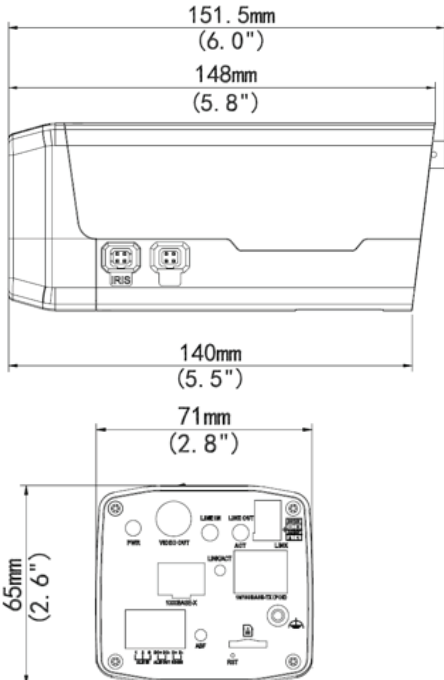

IPC2324EBR-DP IR Bullet Kamera

STAR SERİSİ

4MP VF IR Bullet Kamera

ONVIF

Özellikleri

- * 1/3" 4 Megapiksel (2592X1520) Cmos Sensör
- * ICR (IR-CUT) Filtre
- * 2.8~12mm Varifokal lens
- * U-Code, H.265 / H264 / MJPEG
- * ROI (Region of Interest), Defog, 3D DNR, Onvif, 9:16 Koridor Modu
- * 128 Gb kadar micro SD kart desteği
- * WDR(Geniş Dinamik Aralığı) 120dB kadar

Boyutları

Teknik Özellikleri

Model	IPC2324EBR-DP
Camera	
Sensor	1/3", 4 megapixel, progressive scan CMOS
Day & Night	IR-cut filter with auto switch (ICR)
Shutter	Auto/Manual, 1/6~1/100000s
Min. Illumination	Colour: 0.02 Lux (F1.4, AGC ON) 0 Lux with IR on
S/N	>55dB
WDR	Optical WDR (up to 120 dB)
Lens	2.8~12mm Varifokal lens @F1.4; Angle of view: 95°~29°
IR Range	Up to 50m IR range
Zoom/focus	Manual
Video	
Max. Resolution	2592 x 1520
Video Compression	U-Code,H.265, H.264, MJPEG
Frame Rate	4MP (2592x1520): Max. 20 fps; 4MP (2560x1440): Max. 25 fps 3MP (2048x1520): Max. 30 fps; 1080P (1920x1080): Max. 30 fps
9:16 Corridor Mode	Supported
ROI	Supported
HLC	Supported
Defog	Supported
Video Streaming	Triple
OSD	Up to 8 OSDs
Privacy Mask	Up to 4 areas
Audio	
Audio Compression	G.711
Two-way Talking	Supported
Storage	
Edge Storage	Micro SD, up to 128 GB
Network	
Protocols	L2TP, IPv4, IGMP, ICMP, ARP, TCP, UDP, DHCP, PPPoE, RTP, RTSP, DNS, DDNS, NTP, FTP, UPnP, HTTP, SNMP,SIP
Compatible Integration	ONVIF, API
Interface	
Audio I/O	Audio cable Input: impedance 35 kΩ; amplitude 2 V [p-p] Output: impedance 600 Ω; amplitude 2 V [p-p]
Alarm I/O	1 / 1
Serial Port	1 RS485 (support Pelco-D/P) ????
Network	10M/100M Base-TX Ethernet
Video Output	1 BNC, impedance 75 Ω; amplitude 1 V [p-p]
General	
Power	12 V DC, or PoE (IEEE802.3 af) Power consumption: Max 8W
Material	Cast aluminum
Dimensions (L x W x H)	253.4 x 86 x 71.7 mm (9.98" x 3.4" x 2.8")
Weight	0.58kg (1.28lb)
Working Environment	-35°C ~ +60°C (-31°F ~ 140°F), Humidity ≤ 95% RH(non-condensing)
Vandal Resistant	IK10
Ingress Protection	IP66